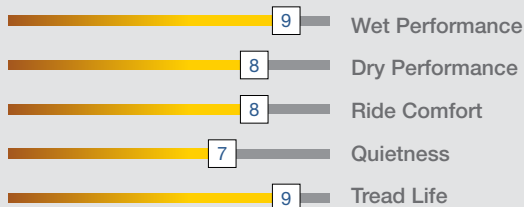

PARAGON RIDGERUNNER A/T

R, S AND T SPEED RATED
UTQG 500 A B

50,000 Mile Limited Treadwear Warranty

* Mileage warranty does not apply to LT designated tires.

The Paragon Ridgerunner A/T is a premium all-terrain tire that can handle on-and-off road terrains with ease. With an advanced tread pattern and aggressive sidewall the Paragon Ridgerunner A/T delivers exceptional traction on all road conditions. Along with strength and durability it still delivers a smooth and quiet ride for cruising.

- Modern aggressive AT design.
- Multi width shoulder grooves improves wet grip.
- Stair-step tread grooves improves water evacuation and stone ejection. High tensile strength bead wire.
- Jointless Bead Cover: spiral steel band wrapped around beads improves the structural rigidity of the tire resulting in a smooth ride.
- Extra Poly Ply for added strength.
- Rim protector
- Severe Winter Service 3PMS certification denotes a true winter tire, meets severe snow service requirements of RMA/ RAC standards.